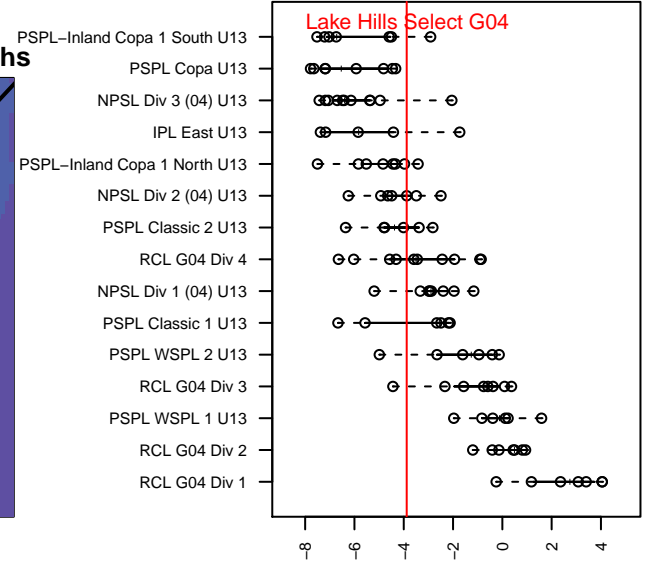

Lake Hills Select G04

Lake Hills SC
 Bellevue, WA
 G04 total strength=809
 attack=1.13 defense=0.95
 fall league = NPSL Div 2 (04) U13

alt names used:
 Lake Hills Select Girls U13
 Lake Hills G04
 Lake Hills Select G04
 LAKE HILLS SELECT GIRLS 04 (WA)
 Lake Hills G04

Venues played:
 2016 Seattle United Cup GU13 Silver
 2016 REDAPT Cup Age Group U13
 2016 River Jam Samba U13
 2016 NPSL Division 2 (04) U13
 2016 Founders Cup G04 Div A

Lake Hills Select G04
 Dots are actual minus expected GF (blue circles) and GA (red triangles).
 Blue line is smoothed change in attack strength. Red is smoothed change in defense strength.

**attack and defense variance (black dot)
relative to other teams
and top 10 in region**

**attack and defense rating
relative to others at age
and all opponents in last 13 months**

Performance relative to 13 month average